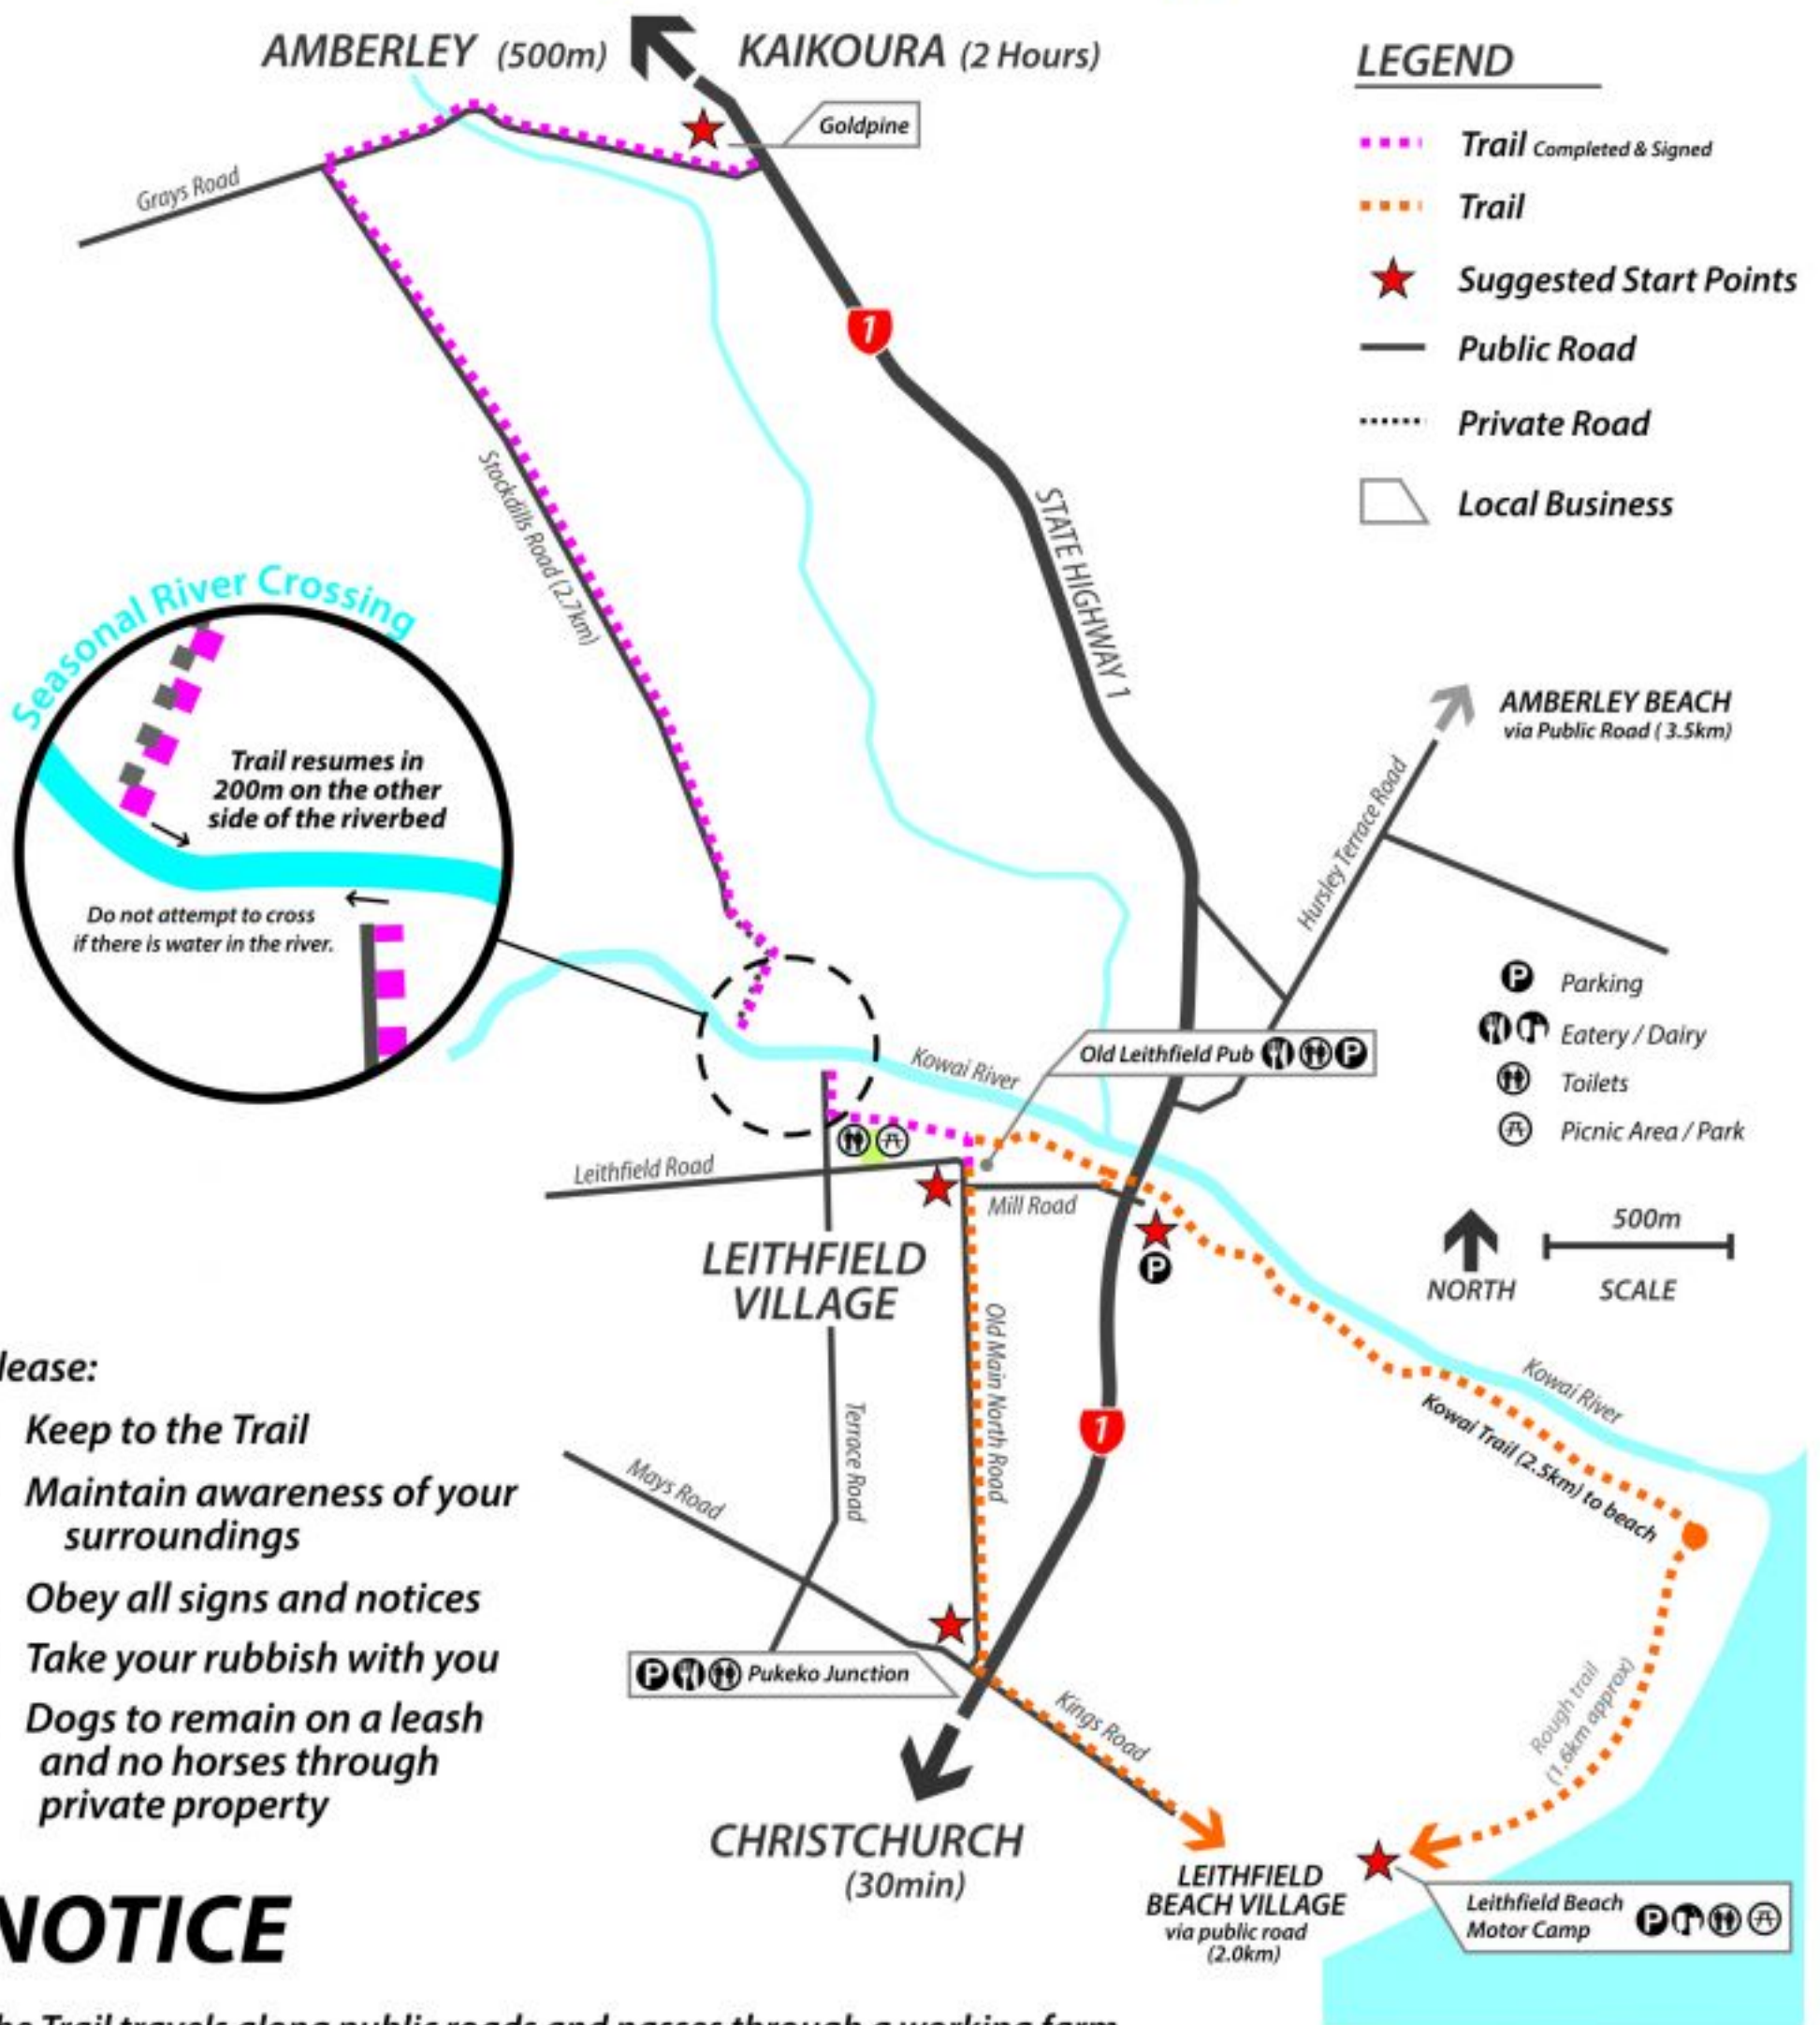

Amberley Area Cycle Trail

Please:

- Keep to the Trail
- Maintain awareness of your surroundings
- Obey all signs and notices
- Take your rubbish with you
- Dogs to remain on a leash and no horses through private property

NOTICE

The Trail travels along public roads and passes through a working farm - hazards may include machinery and vehicles, livestock and spraying.

Access between Amberley & Leithfield is subject to a seasonal river crossing, do not attempt to cross if there is water in the river.

Visitors are responsible for their own safety at all times - children under 15 must be accompanied by an adult.

Please help extend this trail at www.hurunuitrails.org.nz